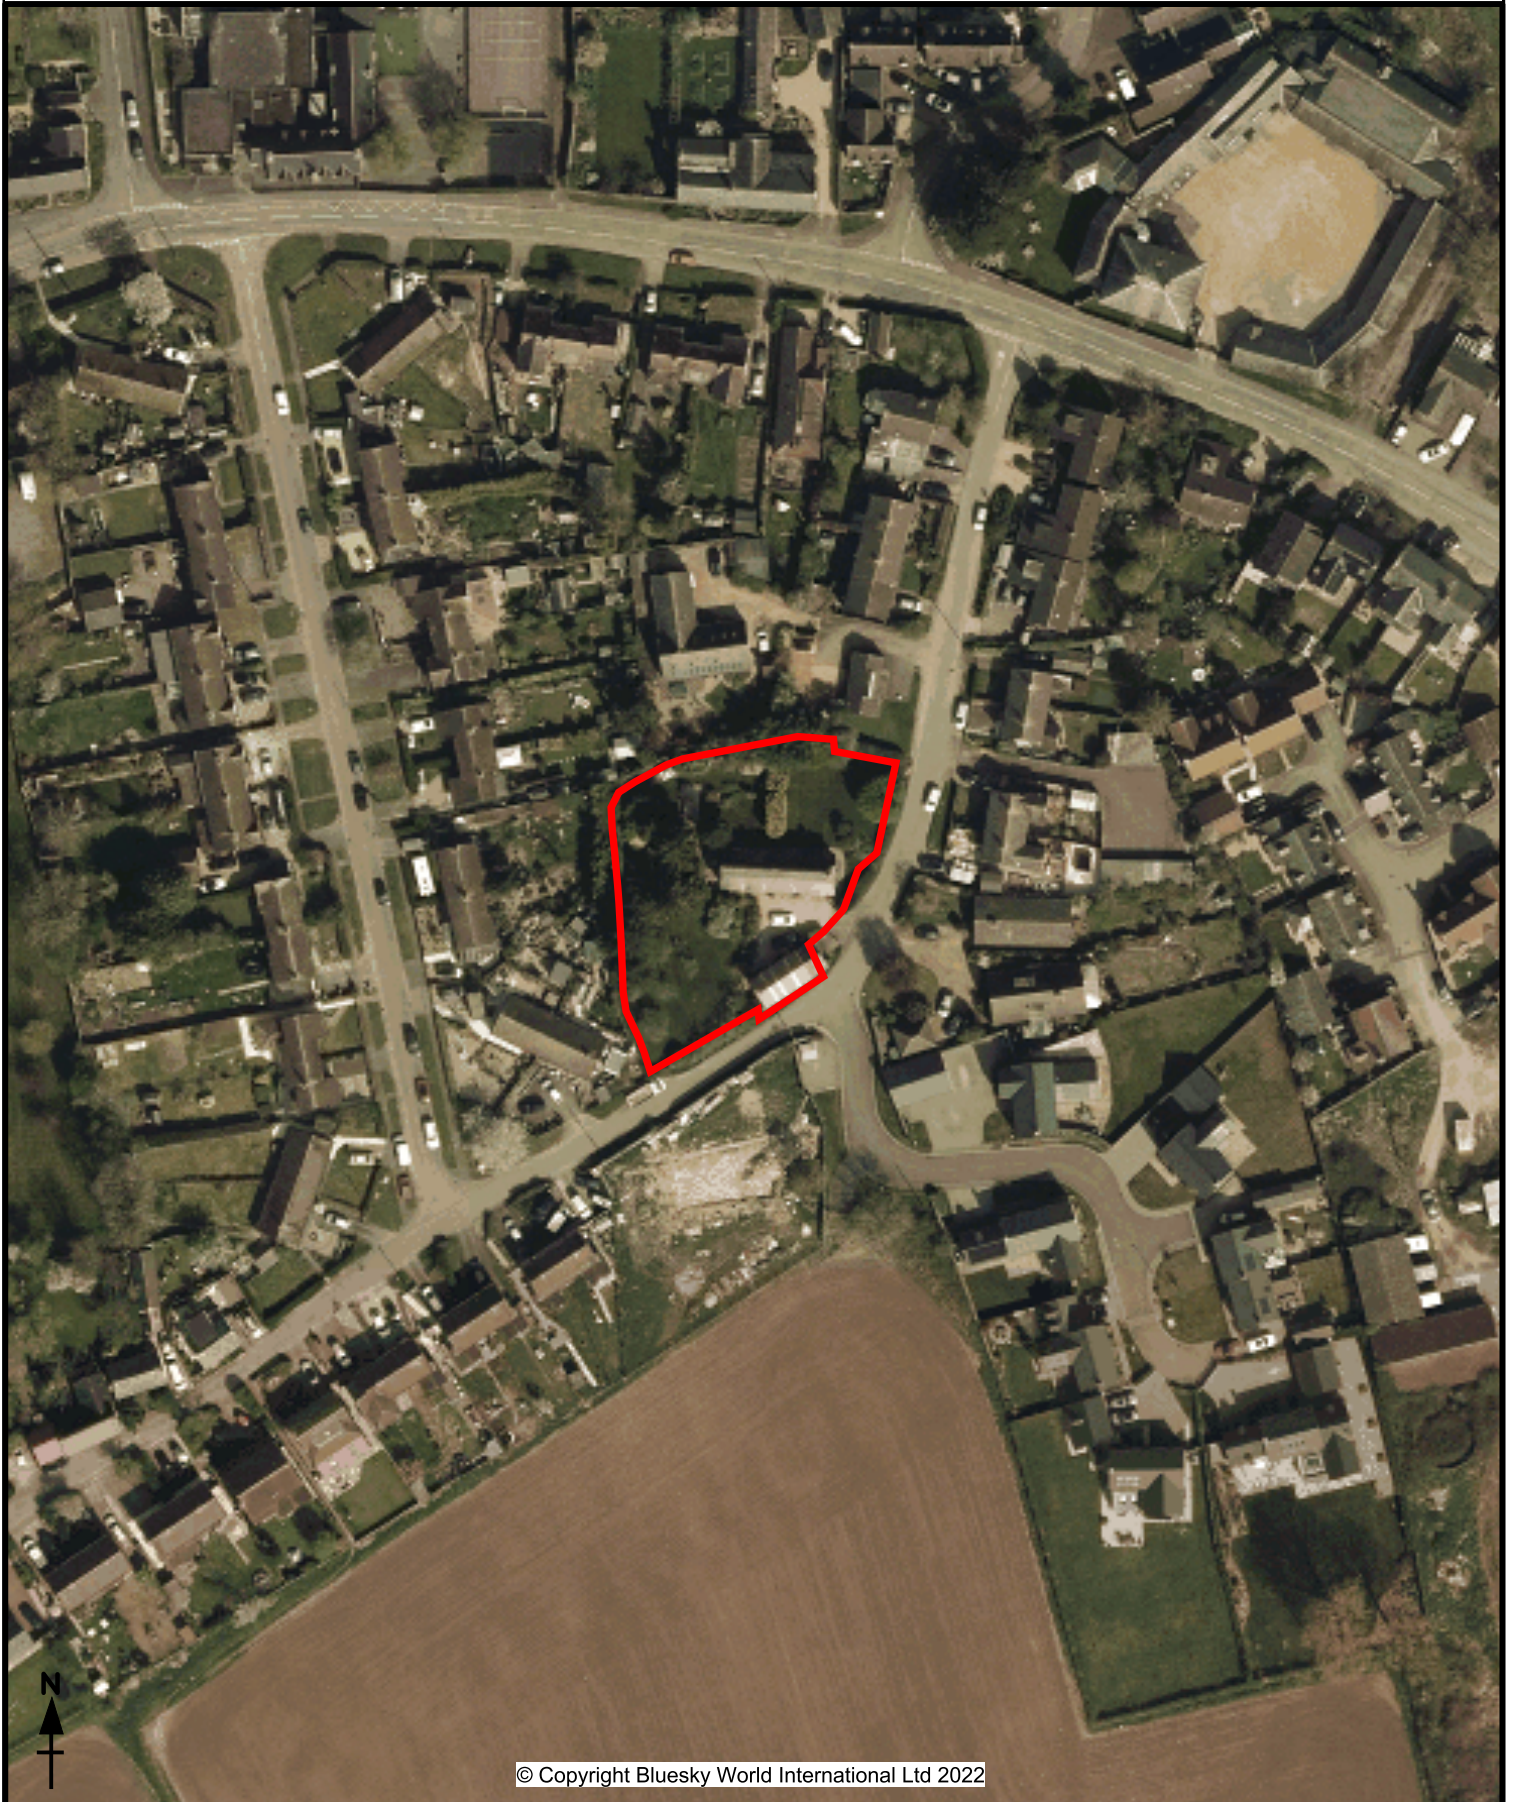

Application Number: WNS/2021/2154/FUL

Parish: Paulerspury

© Copyright Bluesky World International Ltd 2022

Map Scale: 1:1250

 Site

Date Flown: 'Latest Available'